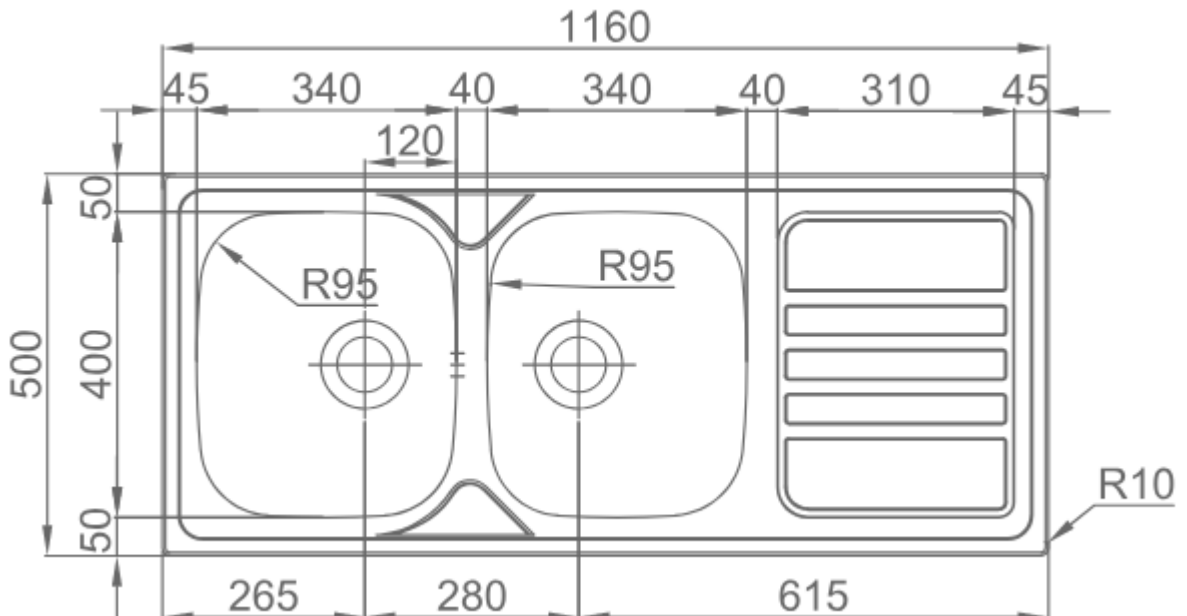

FEATURES

- Inset sink
- Bowl Measure:
340x400/340x400mm
- Depth: 150mm

meco international pty ltd.

meco.com.au

for all sales & product inquiries email sales@meco.com.au or call (02) 9618 6999

*all measurements are subject to accepted manufacturing tolerances. please check actual product dimensions prior to installation. meco international pty ltd reserves the right to change specifications at any time without giving prior notification.